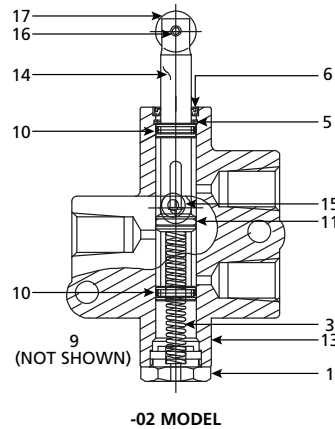

Three-Way Air Interlock Valves Parts List

EBW 880-150 MODELS

#	Part Name	Qty. Req.			Part Number	#	Part Name	Qty. Req.			Part Number
		-01	-02	-03				-01	-02	-03	
1	Plug - Nut	1	1	1	880-145-01	15	Screw 6-32 x 0.62" (Self Sealing)	0	1	0	11477-01
2	Body Air Valve	1	0	1	880-323-01AN	16	Rollpin	0	1	0	881-119-01
3	Spring	1	1	1	880-148-01	17	Roller	0	1	0	881-119-01
4	Spool & O-ring Assembly	1	0	1	880-171-01	18	Spool & O-ring Assembly	0	0	1	881-122-01
5	Retaining Ring	1	1	1	11090-04	19	Washer 5/16" Int. Lock	0	0	1	11163-05
6	Dust Seal	1	1	1	880-142-01	20	Actuator - Offset	0	0	1	881-120-01
7	Nut - 1/4-20 Hex Jam	1	0	0	11021-03	21	Washer 5/16" Int. Lock	0	0	1	11163-05
8	Screw Adjuster 1.0"	1	0	0	880-144-01	22	Nut - 5/16-18 Hex	0	0	1	11179-05
9	Screw 1/4-20 x 1.75" Hex Head	2	2	2	11063-07		880-150-01 Service Kit*	1	0	0	90012
12	Washer - 1/4" Int. Lock	1	0	0	11163-04		880-150-02 Service Kit**	0	1	0	90055
13	Body-Air Valve, Roller Tip	0	1	0	880-323-02		880-150-03 Service Kit***	0	0	1	90056
14	Spool & O-ring Assembly, Roller Tip	0	1	0	880-171-02						

* Note: Service Kit includes: (1) #3, (1) #4, (1) #5, (1) #6, (1) #7, (1) #8, (1) #12

**Note: Service Kit includes: (1) #3, (1) #5, (1) #6, (1) #14, (1) #15, (1) #16, (1) #17

***Note: Service Kit includes: (1) #3, (1) #5, (1) #6, (1) #18, (1) #19, (1) #20, (1) #21, (1) #22