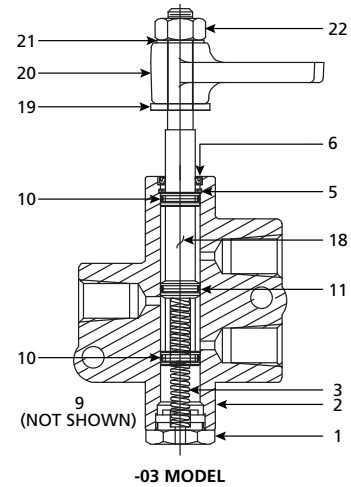

Three-Way Air Interlock Valves Parts List

EBW 880-150 MODELS

#	Part Name	Qty. Req.			Part Number	#	Part Name	Qty. Req.			Part Number
		-01	-02	-03				-01	-02	-03	
1	Plug - Nut	1	1	1	880-145-01	15	Screw 6-32 x 0.62" (Self Sealing)	0	1	0	11477-01
2	Body Air Valve	1	0	1	880-323-01AN	16	Rollpin	0	1	0	881-119-01
3	Spring	1	1	1	880-148-01	17	Roller	0	1	0	881-119-01
4	Spool & O-ring Assembly	1	0	1	880-171-01	18	Spool & O-ring Assembly	0	0	1	881-122-01
5	Retaining Ring	1	1	1	11090-04	19	Washer 5/16" Int. Lock	0	0	1	11163-05
6	Dust Seal	1	1	1	880-142-01	20	Actuator - Offset	0	0	1	881-120-01
7	Nut - 1/4-20 Hex Jam	1	0	0	11021-03	21	Washer 5/16" Int. Lock	0	0	1	11163-05
8	Screw Adjuster 1.0"	1	0	0	880-144-01	22	Nut - 5/16-18 Hex	0	0	1	11179-05
9	Screw 1/4-20 x 1.75" Hex Head	2	2	2	11063-07		880-150-01 Service Kit*	1	0	0	90012
12	Washer - 1/4" Int. Lock	1	0	0	11163-04		880-150-02 Service Kit**	0	1	0	90055
13	Body-Air Valve, Roller Tip	0	1	0	880-323-02		880-150-03 Service Kit***	0	0	1	90056
14	Spool & O-ring Assembly, Roller Tip	0	1	0	880-171-02						

* Note: Service Kit includes: (1) #3, (1) #4, (1) #5, (1) #6, (1) #7, (1) #8, (1) #12

**Note: Service Kit includes: (1) #3, (1) #5, (1) #6, (1) #14, (1) #15, (1) #16, (1) #17

***Note: Service Kit includes: (1) #3, (1) #5, (1) #6, (1) #18, (1) #19, (1) #20, (1) #21, (1) #22