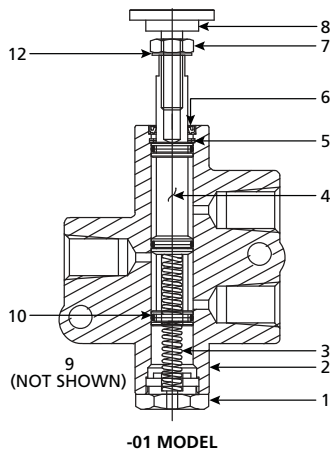

Three-Way Air Interlock Valves Parts List

EBW 880-150 MODELS

#	Part Name	Qty. Req.			Part Number	#	Part Name	Qty. Req.			Part Number
		-01	-02	-03				-01	-02	-03	
1	Plug - Nut	1	1	1	880-145-01	15	Screw 6-32 x 0.62" (Self Sealing)	0	1	0	11477-01
2	Body Air Valve	1	0	1	880-323-01AN	16	Rollpin	0	1	0	881-119-01
3	Spring	1	1	1	880-148-01	17	Roller	0	1	0	881-119-01
4	Spool & O-ring Assembly	1	0	1	880-171-01	18	Spool & O-ring Assembly	0	0	1	881-122-01
5	Retaining Ring	1	1	1	11090-04	19	Washer 5/16" Int. Lock	0	0	1	11163-05
6	Dust Seal	1	1	1	880-142-01	20	Actuator - Offset	0	0	1	881-120-01
7	Nut - 1/4-20 Hex Jam	1	0	0	11021-03	21	Washer 5/16" Int. Lock	0	0	1	11163-05
8	Screw Adjuster 1.0"	1	0	0	880-144-01	22	Nut - 5/16-18 Hex	0	0	1	11179-05
9	Screw 1/4-20 x 1.75" Hex Head	2	2	2	11063-07		880-150-01 Service Kit*	1	0	0	90012
12	Washer - 1/4" Int. Lock	1	0	0	11163-04		880-150-02 Service Kit**	0	1	0	90055
13	Body-Air Valve, Roller Tip	0	1	0	880-323-02		880-150-03 Service Kit***	0	0	1	90056
14	Spool & O-ring Assembly, Roller Tip	0	1	0	880-171-02						

* Note: Service Kit includes: (1) #3, (1) #4, (1) #5, (1) #6, (1) #7, (1) #8, (1) #12

**Note: Service Kit includes: (1) #3, (1) #5, (1) #6, (1) #14, (1) #15, (1) #16, (1) #17

***Note: Service Kit includes: (1) #3, (1) #5, (1) #6, (1) #18, (1) #19, (1) #20, (1) #21, (1) #22