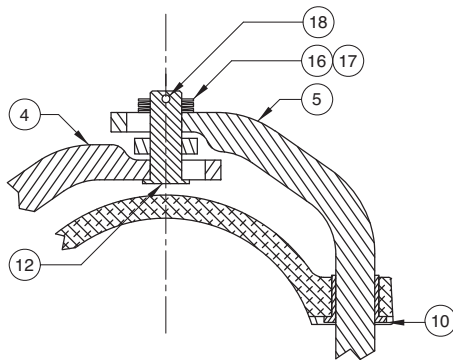

# 60TTCS 4" Product Delivery Elbow

## SHORT COAX ELBOW

### Replacement Parts

#15 bolt: Short - part# CIVH20509M  
Long (1-3/4") part# CIVH51427M

Rev. 0, January 2003

SECTION A-A

SECTION B-B

ITEM	PART NUMBER	DESCRIPTION	QTY.
1	E00266A	UPPER BODY <sup>4</sup>	1
2	C10056	LOWER BODY	1
3	C10125M	HANDLE <sup>3</sup>	1
4	C10143M	DRIVE STEM (INNER) <sup>3</sup>	1
5	C10144M	DRIVE STEM (OUTER) <sup>3</sup>	1
6	C10145M	ELBOW LINK (UPPER BODY) <sup>3</sup>	1
7	H03114M	HEX CAP SCREW	8
8	H06151M	HEX NUT	8
9	H10039M	GASKET (NEOPRENE FIBER)	1
10	H10090M	FLANGE BEARING	4
11	H04137M	SEAT RING (BUNA)	1
12	H20373M	PIN (CLEVIS) <sup>3</sup>	2
13	H20476M	PIN (SPRING) <sup>2,3</sup>	2
14	H20495M	YOKE ASSEMBLY <sup>2</sup>	2
15	H51427M	SHOULDER SCREW <sup>3</sup>	1
16	H03866M	FLAT WASHER <sup>3</sup>	6
17	H10088M	SPRING WASHER <sup>3</sup>	4
18	H51787M	COTTER PIN <sup>3</sup>	2

ITEM	PART NUMBER	DESCRIPTION	QTY.
19	H04135M	RETAINING PLATE <sup>1,4</sup>	3
20	H52471M	SCREW <sup>1,4</sup>	9
21	H20010M	GASKET (BUNA) <sup>1,4</sup>	3
22	H20583M	WINDOW <sup>1,4</sup>	3
23	10007M	TUBE	1
24	C10049M	VAPOR ADAPTOR	1
25	H05471M	LIP SEAL (VITON)	1
26	H20191M	O-RING (BUNA)	1
27	H10262M	GASKET (BUNA)	1