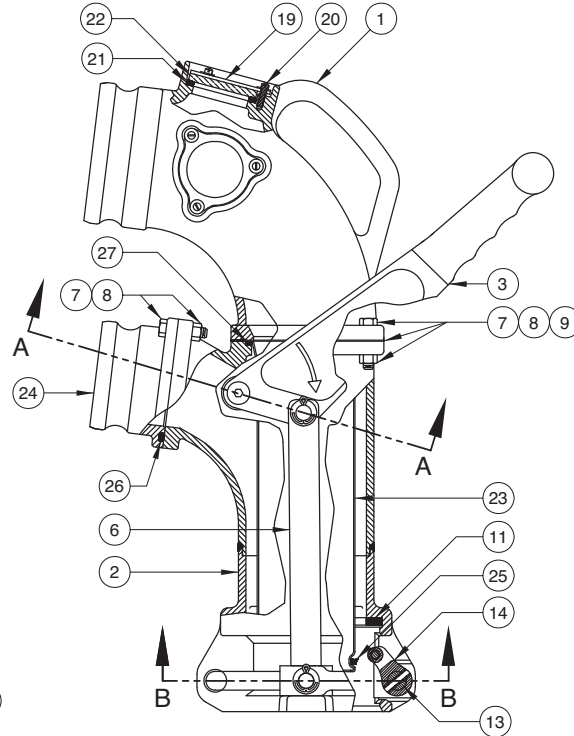

# 60TTCS 4" Product Delivery Elbow

### Replacement Parts

#15 bolt: Short - part# CIVH20509M  
Long (1-3/4") part# CIVH51427M

Rev. 0, January 2003

SECTION A-A

SECTION B-B

ITEM	PART NUMBER	DESCRIPTION	QTY.
1	E00266A	UPPER BODY <sup>4</sup>	1
2	C10056	LOWER BODY	1
3	C10125M	HANDLE <sup>3</sup>	1
4	C10143M	DRIVE STEM (INNER) <sup>3</sup>	1
5	C10144M	DRIVE STEM (OUTER) <sup>3</sup>	1
6	C10145M	ELBOW LINK (UPPER BODY) <sup>3</sup>	1
7	H03114M	HEX CAP SCREW	8
8	H06151M	HEX NUT	8
9	H10039M	GASKET (NEOPRENE FIBER)	1
10	H10090M	FLANGE BEARING	4
11	H04137M	SEAT RING (BUNA)	1
12	H20373M	PIN (CLEVIS) <sup>3</sup>	2
13	H20476M	PIN (SPRING) <sup>2,3</sup>	2
14	H20495M	YOKE ASSEMBLY <sup>2</sup>	2
15	H51427M	SHOULDER SCREW <sup>3</sup>	1
16	H03866M	FLAT WASHER <sup>3</sup>	6
17	H10088M	SPRING WASHER <sup>3</sup>	4
18	H51787M	COTTER PIN <sup>3</sup>	2

ITEM	PART NUMBER	DESCRIPTION	QTY.
19	H04135M	RETAINING PLATE <sup>1,4</sup>	3
20	H52471M	SCREW <sup>1,4</sup>	9
21	H20010M	GASKET (BUNA) <sup>1,4</sup>	3
22	H20583M	WINDOW <sup>1,4</sup>	3
23	10007M	TUBE	1
24	C10049M	VAPOR ADAPTOR	1
25	H05471M	LIP SEAL (VITON)	1
26	H20191M	O-RING (BUNA)	1
27	H10262M	GASKET (BUNA)	1

**60STRK SHORT TUBE REPL KIT #9; #23; #27**