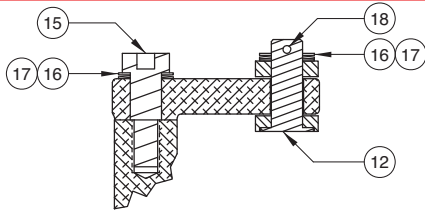

# 60TTCS 4" Product Delivery Elbow

## SHORT COAX ELBOW

### Replacement Parts

#15 bolt: Short - part# CIVH20509M  
Long (1-3/4") part# CIVH51427M

Rev. 0, January 2003

SECTION A-A

SECTION B-B

ITEM	PART NUMBER	DESCRIPTION	QTY.
1	E00266A	UPPER BODY <sup>4</sup>	1
2	C10056	LOWER BODY	1
3	C10125M	HANDLE <sup>3</sup>	1
4	C10143M	DRIVE STEM (INNER) <sup>3</sup>	1
5	C10144M	DRIVE STEM (OUTER) <sup>3</sup>	1
6	C10145M	ELBOW LINK (UPPER BODY) <sup>3</sup>	1
7	H03114M	HEX CAP SCREW	8
8	H06151M	HEX NUT	8
9	H10039M	GASKET (NEOPRENE FIBER)	1
10	H10090M	FLANGE BEARING	4
11	H04137M	SEAT RING (BUNA)	1
12	H20373M	PIN (CLEVIS) <sup>3</sup>	2
13	H20476M	PIN (SPRING) <sup>2,3</sup>	2
14	H20495M	YOKE ASSEMBLY <sup>2</sup>	2
15	H51427M	SHOULDER SCREW <sup>3</sup>	1
16	H03866M	FLAT WASHER <sup>3</sup>	6
17	H10088M	SPRING WASHER <sup>3</sup>	4
18	H51787M	COTTER PIN <sup>3</sup>	2

ITEM	PART NUMBER	DESCRIPTION	QTY.
19	H04135M	RETAINING PLATE <sup>1,4</sup>	3
20	H52471M	SCREW <sup>1,4</sup>	9
21	H20010M	GASKET (BUNA) <sup>1,4</sup>	3
22	H20583M	WINDOW <sup>1,4</sup>	3
23	10007M	TUBE	1
24	C10049M	VAPOR ADAPTOR	1
25	H05471M	LIP SEAL (VITON)	1
26	H20191M	O-RING (BUNA)	1
27	H10262M	GASKET (BUNA)	1