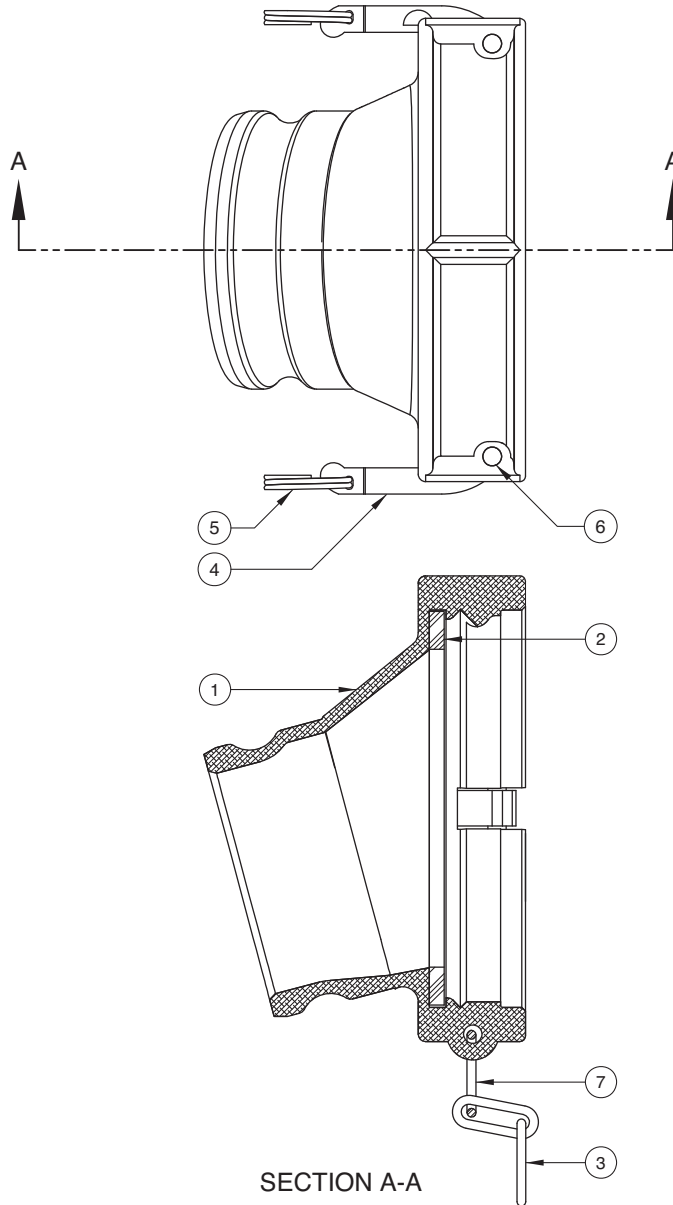

# 871A-AL40 4" Gravity Coupler

## Replacement Parts

Rev. 0, January 2003

ITEM	PART NUMBER	DESCRIPTION	QTY.
1	E00221A	BODY	1
2	H08347M	GASKET (BUNA)	1
3	H20325M	CHAIN	1
4	D10184M	KAM ARM	2

ITEM	PART NUMBER	DESCRIPTION	QTY.
5	H20550M	FINGER RING	2
6	H20144M	GROOVE PIN	2
7	H08328M	CONNECTOR RING	1