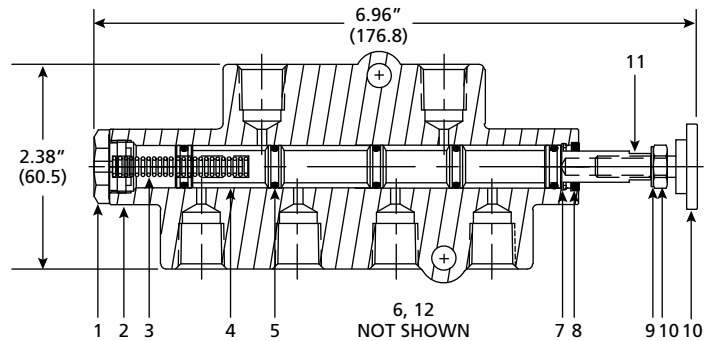

# Six-Way Air Interlock Valves Parts List

EBW 880-256 6 PORT  
AIR VALVE

#	Part Name	Part Number
1	Plug - Nut	880-145-01
2	Body - Air Valve	880-257-01
3	Spring	880-148-01
4	Spool & O-ring Assembly	880-258-01
5	Silicon Lube (5 PLCs)	11529-01
6	Screw ¼-20 × 1.5"	11063-19
7	Retaining Ring	11090-04
8	Dust Seal	880-142-01
9	Washer ¼" Int. Lock	11163-04
10	Screw Adjuster 1.00" with Nut	880-144-02
11	Anti-seize & Lubricant	11144-01
12	Washer ¼" Plain Stainless Steel	11275-02

Part Number	Description
880-256-01	¼" - 1" Button Six-way Air Valve
880-256-02	¼" - 1" Roller Tip Six-way Air Valve
90020	Service kit for 880-256-01
90059	Service kit for 880-256-02